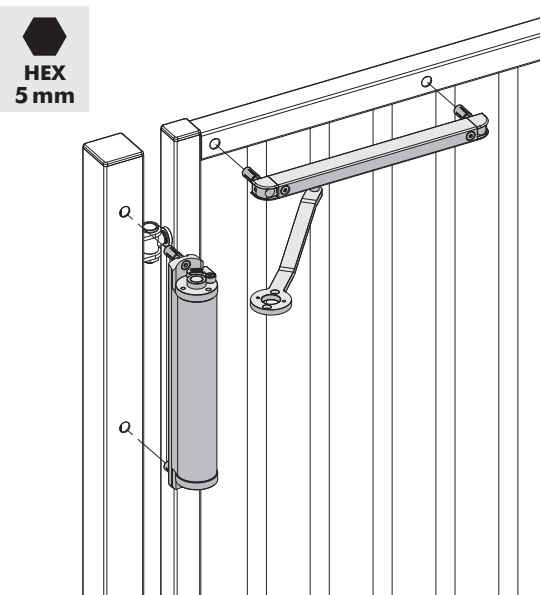

Let's make better fences together

LION

① Package content

| | | | |
|----|-----------------------|----|---------------------------|
| 1 | Lion | 12 | DIN 7991 M6 x 12 |
| 2 | Top cap | 13 | DIN 7991-116x25 |
| 3 | Bottom cap | 14 | Lion Rail cap |
| 4 | Lion Rail Cap Cover | 15 | Lion Railholder cap |
| 5 | Quick-Fix expander | 16 | Lion Railholder insert |
| 6 | DIN 7981-st. 3,9 x 19 | 17 | Lion Railholder |
| 7 | DIN 7984-118x45 | 18 | Lion Railholder cover |
| 8 | DIN 912-114x10 | 19 | Lion Rail |
| 9 | DIN 912-116x12 | 20 | Lion Arm |
| 10 | DIN 7984-116x12 | 21 | Allen keys Hex 3, 4, 5 mm |
| 11 | Quick-Fix Splitter | 22 | Drilling templates |

90°

② Mounting situation

③ Drilling template

180°

② Mounting situation

③ Drilling template

90°

④ Assembling Rail holder

180°

④ Assembling Rail holder

⑤ Left or right mounting

⑥ Gate closer installation

⑥ Gate closer installation

90°

⑦ Coupling

180°

⑦ Coupling

⑧ Pre-tension

Ⓐ

Ⓑ

⑨ Speed and final snap

⑩ Finishing installation

GatesPlus

1300 121 666