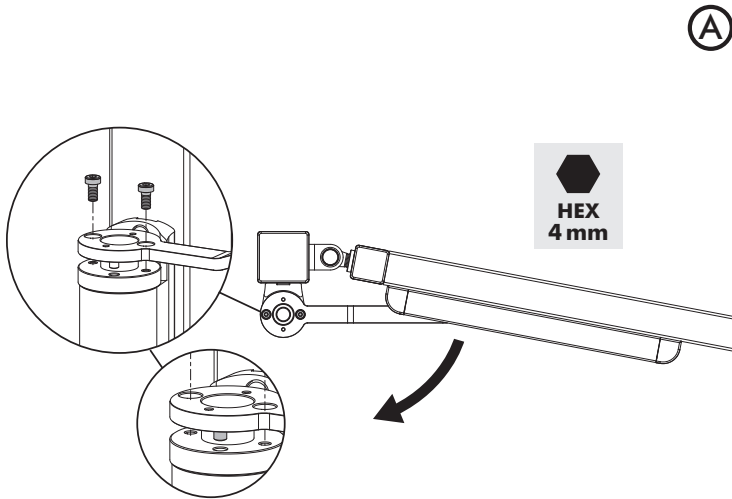

⑧ Pre-tension