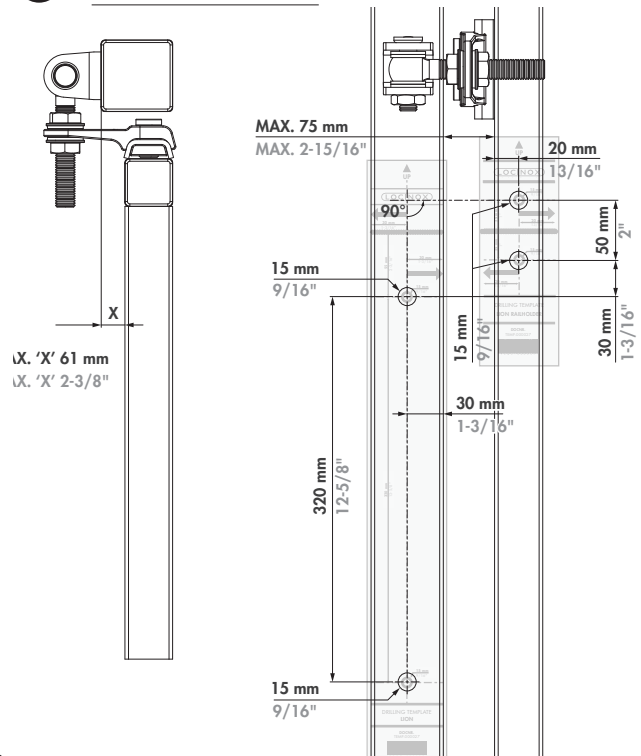

Let's make better fences together

LION

① Package content

| | | | |
|----|-----------------------|----|---------------------------|
| 1 | Lion | 12 | DIN 7991 M6 x 12 |
| 2 | Top cap | 13 | DIN 7991-116x25 |
| 3 | Bottom cap | 14 | Lion Rail cap |
| 4 | Lion Rail Cap Cover | 15 | Lion Railholder cap |
| 5 | Quick-Fix expander | 16 | Lion Railholder insert |
| 6 | DIN 7981-st. 3,9 x 19 | 17 | Lion Railholder |
| 7 | DIN 7984-118x45 | 18 | Lion Railholder cover |
| 8 | DIN 912-114x10 | 19 | Lion Rail |
| 9 | DIN 912-116x12 | 20 | Lion Arm |
| 10 | DIN 7984-116x12 | 21 | Allen keys Hex 3, 4, 5 mm |
| 11 | Quick-Fix Splitter | 22 | Drilling templates |

90°

② Mounting situation

③ Drilling template

180°

② Mounting situation

③ Drilling template

90°

④ Assembling Rail holder

180°

④ Assembling Rail holder

⑤ Left or right mounting

⑥ Gate closer installation

⑥ Gate closer installation

90°

⑦ Coupling

180°