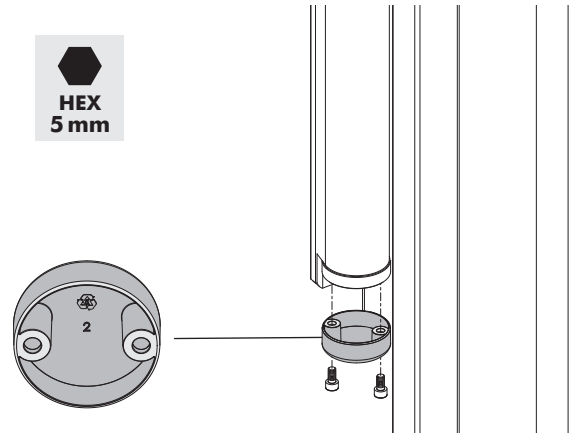

Let's make better fences together

LION

① Package content

| | | | |
|----|-----------------------|----|---------------------------|
| 1 | Lion | 12 | DIN 7991 M6 x 12 |
| 2 | Top cap | 13 | DIN 7991-116x25 |
| 3 | Bottom cap | 14 | Lion Rail cap |
| 4 | Lion Rail Cap Cover | 15 | Lion Railholder cap |
| 5 | Quick-Fix expander | 16 | Lion Railholder insert |
| 6 | DIN 7981-st. 3,9 x 19 | 17 | Lion Railholder |
| 7 | DIN 7984-118x45 | 18 | Lion Railholder cover |
| 8 | DIN 912-114x10 | 19 | Lion Rail |
| 9 | DIN 912-116x12 | 20 | Lion Arm |
| 10 | DIN 7984-116x12 | 21 | Allen keys Hex 3, 4, 5 mm |
| 11 | Quick-Fix Splitter | 22 | Drilling templates |

90°

② Mounting situation

③ Drilling template

180°

② Mounting situation

③ Drilling template

90°

④ Assembling Rail holder

180°

④ Assembling Rail holder

⑤ Left or right mounting

⑥ Gate closer installation

⑥ Gate closer installation

90°

⑦ Coupling

180°

⑦ Coupling

⑧ Pre-tension

Ⓐ

Ⓑ

⑨ Speed and final snap

⑩ Finishing installation

GatesPlus

1300 121 666