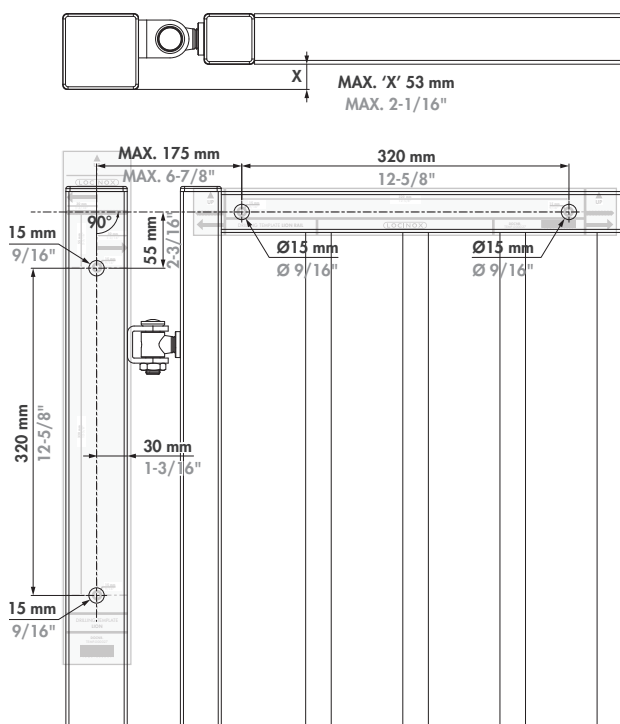

Let's make better fences together

LION

① Package content

| | | | |
|----|-----------------------|----|---------------------------|
| 1 | Lion | 12 | DIN 7991 M6 x 12 |
| 2 | Top cap | 13 | DIN 7991-116x25 |
| 3 | Bottom cap | 14 | Lion Rail cap |
| 4 | Lion Rail Cap Cover | 15 | Lion Railholder cap |
| 5 | Quick-Fix expander | 16 | Lion Railholder insert |
| 6 | DIN 7981-st. 3,9 x 19 | 17 | Lion Railholder |
| 7 | DIN 7984-118x45 | 18 | Lion Railholder cover |
| 8 | DIN 912-114x10 | 19 | Lion Rail |
| 9 | DIN 912-116x12 | 20 | Lion Arm |
| 10 | DIN 7984-116x12 | 21 | Allen keys Hex 3, 4, 5 mm |
| 11 | Quick-Fix Splitter | 22 | Drilling templates |

90°

② Mounting situation

③ Drilling template

180°

② Mounting situation

③ Drilling template

90°

④ Assembling Rail holder

180°

④ Assembling Rail holder

⑤ Left or right mounting

⑥ Gate closer installation

⑥ Gate closer installation

90°

⑦ Coupling

180°