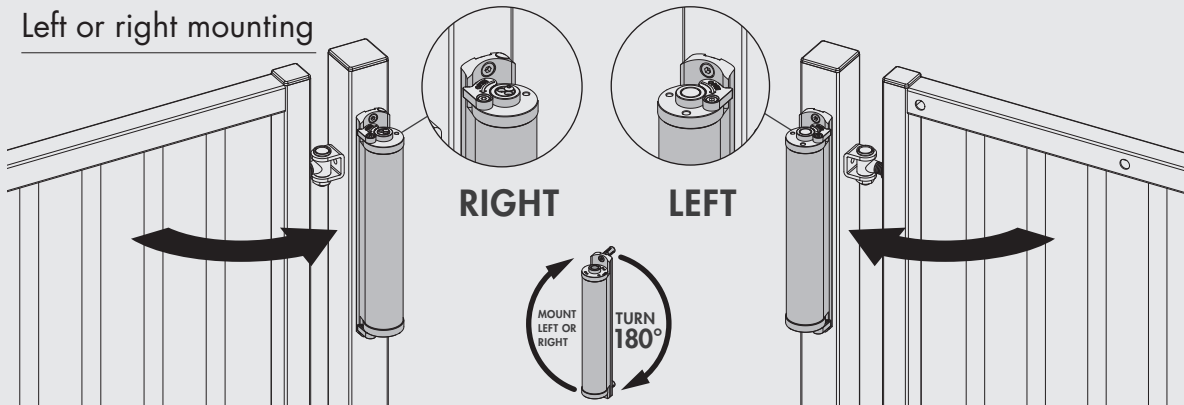

Let's make better fences together

LION

① Package content

| | | | |
|----|-----------------------|----|---------------------------|
| 1 | Lion | 12 | DIN 7991 M6 x 12 |
| 2 | Top cap | 13 | DIN 7991-116x25 |
| 3 | Bottom cap | 14 | Lion Rail cap |
| 4 | Lion Rail Cap Cover | 15 | Lion Railholder cap |
| 5 | Quick-Fix expander | 16 | Lion Railholder insert |
| 6 | DIN 7981-st. 3,9 x 19 | 17 | Lion Railholder |
| 7 | DIN 7984-118x45 | 18 | Lion Railholder cover |
| 8 | DIN 912-114x10 | 19 | Lion Rail |
| 9 | DIN 912-116x12 | 20 | Lion Arm |
| 10 | DIN 7984-116x12 | 21 | Allen keys Hex 3, 4, 5 mm |
| 11 | Quick-Fix Splitter | 22 | Drilling templates |

90°

② Mounting situation

③ Drilling template

180°

② Mounting situation

③ Drilling template

90°

④ Assembling Rail holder

180°

④ Assembling Rail holder

⑤ Left or right mounting

⑥ Gate closer installation

⑥ Gate closer installation

90°

⑦ Coupling

180°