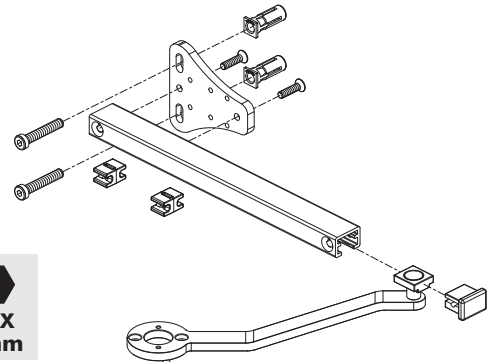

Let's make better fences together

LION

① Package content

| | | | |
|----|-----------------------|----|---------------------------|
| 1 | Lion | 12 | DIN 7991 M6 x 12 |
| 2 | Top cap | 13 | DIN 7991-116x25 |
| 3 | Bottom cap | 14 | Lion Rail cap |
| 4 | Lion Rail Cap Cover | 15 | Lion Railholder cap |
| 5 | Quick-Fix expander | 16 | Lion Railholder insert |
| 6 | DIN 7981-st. 3,9 x 19 | 17 | Lion Railholder |
| 7 | DIN 7984-118x45 | 18 | Lion Railholder cover |
| 8 | DIN 912-114x10 | 19 | Lion Rail |
| 9 | DIN 912-116x12 | 20 | Lion Arm |
| 10 | DIN 7984-116x12 | 21 | Allen keys Hex 3, 4, 5 mm |
| 11 | Quick-Fix Splitter | 22 | Drilling templates |

90°

② Mounting situation

③ Drilling template

180°

② Mounting situation

③ Drilling template

90°

④ Assembling Rail holder

180°

④ Assembling Rail holder

⑤ Left or right mounting

⑥ Gate closer installation

⑥ Gate closer installation

90°

⑦ Coupling

180°