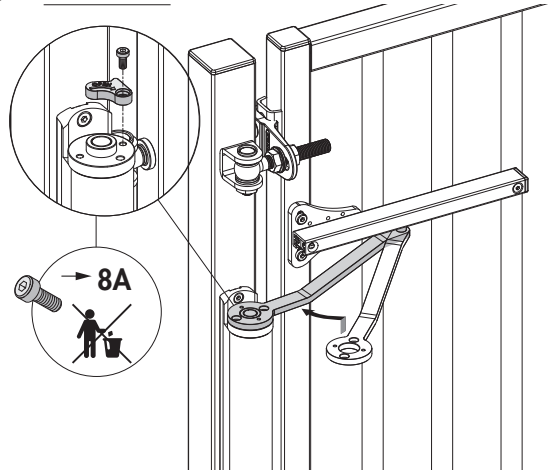

Let's make better fences together

LION

① Package content

| | | | |
|----|-----------------------|----|---------------------------|
| 1 | Lion | 12 | DIN 7991 M6 x 12 |
| 2 | Top cap | 13 | DIN 7991-116x25 |
| 3 | Bottom cap | 14 | Lion Rail cap |
| 4 | Lion Rail Cap Cover | 15 | Lion Railholder cap |
| 5 | Quick-Fix expander | 16 | Lion Railholder insert |
| 6 | DIN 7981-st. 3,9 x 19 | 17 | Lion Railholder |
| 7 | DIN 7984-118x45 | 18 | Lion Railholder cover |
| 8 | DIN 912-114x10 | 19 | Lion Rail |
| 9 | DIN 912-116x12 | 20 | Lion Arm |
| 10 | DIN 7984-116x12 | 21 | Allen keys Hex 3, 4, 5 mm |
| 11 | Quick-Fix Splitter | 22 | Drilling templates |

90°

② Mounting situation

③ Drilling template

180°

② Mounting situation

③ Drilling template

90°

④ Assembling Rail holder

180°

④ Assembling Rail holder

⑤ Left or right mounting

⑥ Gate closer installation

⑥ Gate closer installation

90°

⑦ Coupling

180°

⑦ Coupling

⑧ Pre-tension

Ⓐ

Ⓑ

⑨ Speed and final snap

⑩ Finishing installation

GatesPlus

1300 121 666