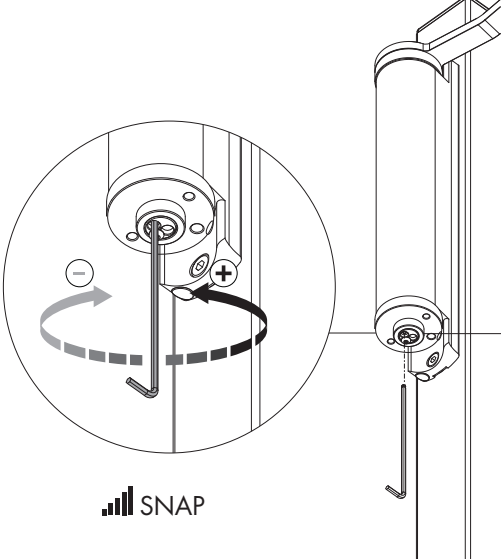

Let's make better fences together

LION

① Package content

| | | | |
|----|-----------------------|----|---------------------------|
| 1 | Lion | 12 | DIN 7991 M6 x 12 |
| 2 | Top cap | 13 | DIN 7991-116x25 |
| 3 | Bottom cap | 14 | Lion Rail cap |
| 4 | Lion Rail Cap Cover | 15 | Lion Railholder cap |
| 5 | Quick-Fix expander | 16 | Lion Railholder insert |
| 6 | DIN 7981-st. 3,9 x 19 | 17 | Lion Railholder |
| 7 | DIN 7984-118x45 | 18 | Lion Railholder cover |
| 8 | DIN 912-114x10 | 19 | Lion Rail |
| 9 | DIN 912-116x12 | 20 | Lion Arm |
| 10 | DIN 7984-116x12 | 21 | Allen keys Hex 3, 4, 5 mm |
| 11 | Quick-Fix Splitter | 22 | Drilling templates |

180°

④ Assembling Rail holder

⑤ Left or right mounting

⑥ Gate closer installation

⑥ Gate closer installation

90°

⑦ Coupling

180°

⑦ Coupling

⑧ Pre-tension

Ⓐ

Ⓑ

⑨ Speed and final snap

⑩ Finishing installation

GatesPlus

1300 121 666