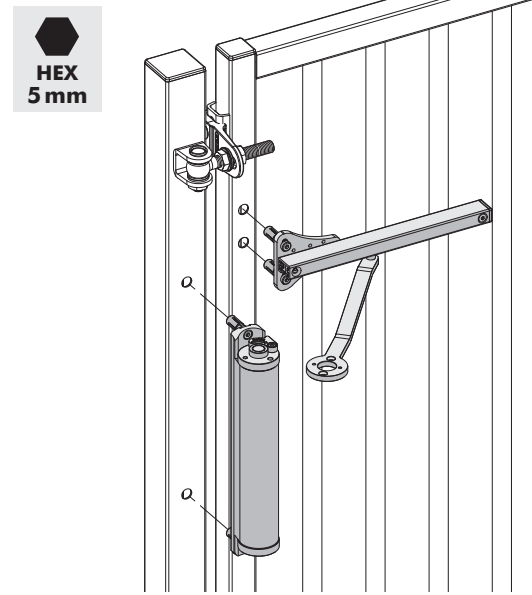

Let's make better fences together

LION

① Package content

| | | | |
|----|-----------------------|----|---------------------------|
| 1 | Lion | 12 | DIN 7991 M6 x 12 |
| 2 | Top cap | 13 | DIN 7991-116x25 |
| 3 | Bottom cap | 14 | Lion Rail cap |
| 4 | Lion Rail Cap Cover | 15 | Lion Railholder cap |
| 5 | Quick-Fix expander | 16 | Lion Railholder insert |
| 6 | DIN 7981-st. 3,9 x 19 | 17 | Lion Railholder |
| 7 | DIN 7984-118x45 | 18 | Lion Railholder cover |
| 8 | DIN 912-114x10 | 19 | Lion Rail |
| 9 | DIN 912-116x12 | 20 | Lion Arm |
| 10 | DIN 7984-116x12 | 21 | Allen keys Hex 3, 4, 5 mm |
| 11 | Quick-Fix Splitter | 22 | Drilling templates |

90°

② Mounting situation

③ Drilling template

180°

② Mounting situation

③ Drilling template

90°

④ Assembling Rail holder

180°

④ Assembling Rail holder

⑤ Left or right mounting

⑥ Gate closer installation

⑥ Gate closer installation

90°

⑦ Coupling

180°

⑦ Coupling

⑧ Pre-tension

Ⓐ

Ⓑ

⑨ Speed and final snap

⑩ Finishing installation

GatesPlus

1300 121 666