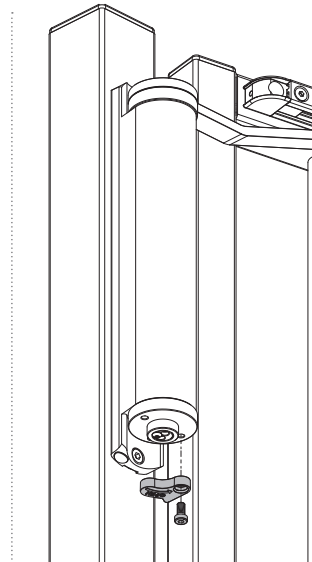

Let's make better fences together

LION

① Package content

| | | | |
|----|-----------------------|----|---------------------------|
| 1 | Lion | 12 | DIN 7991 M6 x 12 |
| 2 | Top cap | 13 | DIN 7991-116x25 |
| 3 | Bottom cap | 14 | Lion Rail cap |
| 4 | Lion Rail Cap Cover | 15 | Lion Railholder cap |
| 5 | Quick-Fix expander | 16 | Lion Railholder insert |
| 6 | DIN 7981-st. 3,9 x 19 | 17 | Lion Railholder |
| 7 | DIN 7984-118x45 | 18 | Lion Railholder cover |
| 8 | DIN 912-114x10 | 19 | Lion Rail |
| 9 | DIN 912-116x12 | 20 | Lion Arm |
| 10 | DIN 7984-116x12 | 21 | Allen keys Hex 3, 4, 5 mm |
| 11 | Quick-Fix Splitter | 22 | Drilling templates |

90°

② Mounting situation

③ Drilling template

180°

② Mounting situation

③ Drilling template

90°

④ Assembling Rail holder

180°

④ Assembling Rail holder

⑤ Left or right mounting

⑥ Gate closer installation

⑥ Gate closer installation

90°

⑦ Coupling

180°

⑦ Coupling

⑧ Pre-tension

Ⓐ

Ⓑ

⑨ Speed and final snap

⑩ Finishing installation

GatesPlus

1300 121 666