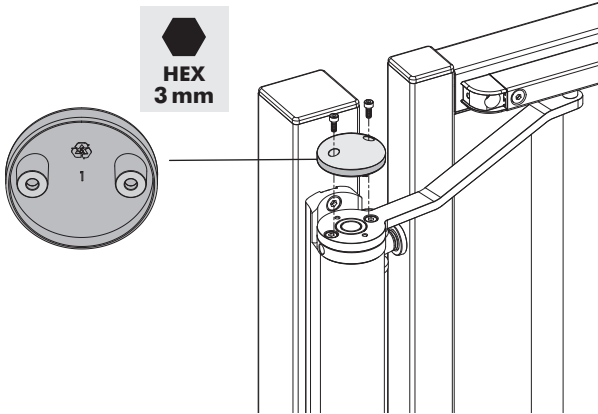

180°

④ Assembling Rail holder

⑤ Left or right mounting

⑥ Gate closer installation

⑥ Gate closer installation

90°

⑦ Coupling

180°

⑦ Coupling

⑧ Pre-tension

Ⓐ

Ⓑ

⑨ Speed and final snap

⑩ Finishing installation

GatesPlus

1300 121 666