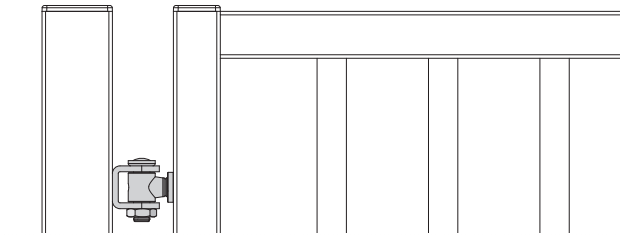

Let's make better fences together

LION

① Package content

| | | | |
|----|-----------------------|----|---------------------------|
| 1 | Lion | 12 | DIN 7991 M6 x 12 |
| 2 | Top cap | 13 | DIN 7991-116x25 |
| 3 | Bottom cap | 14 | Lion Rail cap |
| 4 | Lion Rail Cap Cover | 15 | Lion Railholder cap |
| 5 | Quick-Fix expander | 16 | Lion Railholder insert |
| 6 | DIN 7981-st. 3,9 x 19 | 17 | Lion Railholder |
| 7 | DIN 7984-118x45 | 18 | Lion Railholder cover |
| 8 | DIN 912-114x10 | 19 | Lion Rail |
| 9 | DIN 912-116x12 | 20 | Lion Arm |
| 10 | DIN 7984-116x12 | 21 | Allen keys Hex 3, 4, 5 mm |
| 11 | Quick-Fix Splitter | 22 | Drilling templates |

90°

② Mounting situation

③ Drilling template

180°

② Mounting situation

③ Drilling template

90°

④ Assembling Rail holder