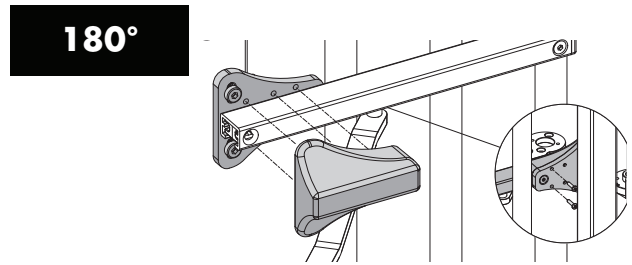

180°

④ Assembling Rail holder

⑤ Left or right mounting

⑥ Gate closer installation

⑥ Gate closer installation

90°

⑦ Coupling

180°

⑦ Coupling

⑧ Pre-tension

Ⓐ

Ⓑ

⑨ Speed and final snap

⑩ Finishing installation

GatesPlus

1300 121 666