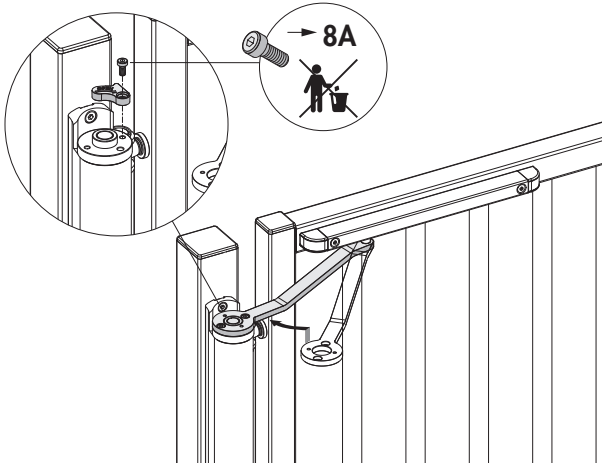

Let's make better fences together

LION

① Package content

| | | | |
|----|-----------------------|----|---------------------------|
| 1 | Lion | 12 | DIN 7991 M6 x 12 |
| 2 | Top cap | 13 | DIN 7991-116x25 |
| 3 | Bottom cap | 14 | Lion Rail cap |
| 4 | Lion Rail Cap Cover | 15 | Lion Railholder cap |
| 5 | Quick-Fix expander | 16 | Lion Railholder insert |
| 6 | DIN 7981-st. 3,9 x 19 | 17 | Lion Railholder |
| 7 | DIN 7984-118x45 | 18 | Lion Railholder cover |
| 8 | DIN 912-114x10 | 19 | Lion Rail |
| 9 | DIN 912-116x12 | 20 | Lion Arm |
| 10 | DIN 7984-116x12 | 21 | Allen keys Hex 3, 4, 5 mm |
| 11 | Quick-Fix Splitter | 22 | Drilling templates |

90°

② Mounting situation

③ Drilling template

180°

② Mounting situation

③ Drilling template

90°

④ Assembling Rail holder

180°

④ Assembling Rail holder

⑤ Left or right mounting

⑥ Gate closer installation

⑥ Gate closer installation

90°

⑦ Coupling

180°

⑦ Coupling

⑧ Pre-tension

Ⓐ

Ⓑ

⑨ Speed and final snap

⑩ Finishing installation

GatesPlus

1300 121 666