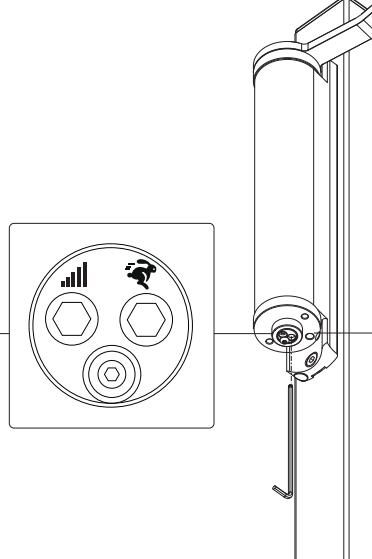

Let's make better fences together

LION

① Package content

| | | | |
|----|-----------------------|----|---------------------------|
| 1 | Lion | 12 | DIN 7991 M6 x 12 |
| 2 | Top cap | 13 | DIN 7991-116x25 |
| 3 | Bottom cap | 14 | Lion Rail cap |
| 4 | Lion Rail Cap Cover | 15 | Lion Railholder cap |
| 5 | Quick-Fix expander | 16 | Lion Railholder insert |
| 6 | DIN 7981-st. 3,9 x 19 | 17 | Lion Railholder |
| 7 | DIN 7984-118x45 | 18 | Lion Railholder cover |
| 8 | DIN 912-114x10 | 19 | Lion Rail |
| 9 | DIN 912-116x12 | 20 | Lion Arm |
| 10 | DIN 7984-116x12 | 21 | Allen keys Hex 3, 4, 5 mm |
| 11 | Quick-Fix Splitter | 22 | Drilling templates |

90°

② Mounting situation

③ Drilling template

180°

② Mounting situation

③ Drilling template

90°

④ Assembling Rail holder

180°

④ Assembling Rail holder

⑤ Left or right mounting

⑥ Gate closer installation

⑥ Gate closer installation

90°

⑦ Coupling

180°

⑦ Coupling

⑧ Pre-tension

Ⓐ

Ⓑ

⑨ Speed and final snap

⑩ Finishing installation

GatesPlus

1300 121 666