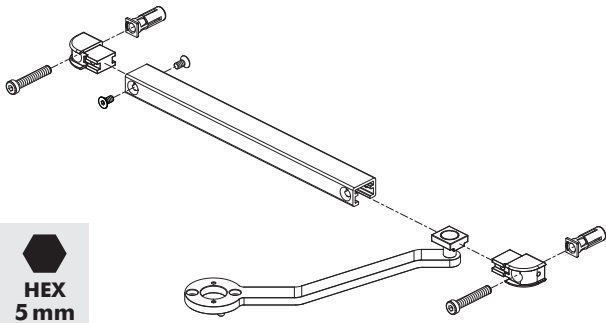

Let's make better fences together

LION

① Package content

| | | | |
|----|-----------------------|----|---------------------------|
| 1 | Lion | 12 | DIN 7991 M6 x 12 |
| 2 | Top cap | 13 | DIN 7991-116x25 |
| 3 | Bottom cap | 14 | Lion Rail cap |
| 4 | Lion Rail Cap Cover | 15 | Lion Railholder cap |
| 5 | Quick-Fix expander | 16 | Lion Railholder insert |
| 6 | DIN 7981-st. 3,9 x 19 | 17 | Lion Railholder |
| 7 | DIN 7984-118x45 | 18 | Lion Railholder cover |
| 8 | DIN 912-114x10 | 19 | Lion Rail |
| 9 | DIN 912-116x12 | 20 | Lion Arm |
| 10 | DIN 7984-116x12 | 21 | Allen keys Hex 3, 4, 5 mm |
| 11 | Quick-Fix Splitter | 22 | Drilling templates |

90°

② Mounting situation

③ Drilling template

180°

② Mounting situation

③ Drilling template

90°

④ Assembling Rail holder

180°

④ Assembling Rail holder

⑤ Left or right mounting

⑥ Gate closer installation

⑥ Gate closer installation

90°

⑦ Coupling

180°