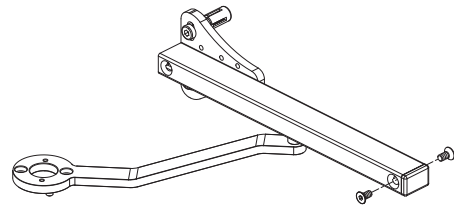

Let's make better fences together

LION

① Package content

| | | | |
|----|-----------------------|----|---------------------------|
| 1 | Lion | 12 | DIN 7991 M6 x 12 |
| 2 | Top cap | 13 | DIN 7991-116x25 |
| 3 | Bottom cap | 14 | Lion Rail cap |
| 4 | Lion Rail Cap Cover | 15 | Lion Railholder cap |
| 5 | Quick-Fix expander | 16 | Lion Railholder insert |
| 6 | DIN 7981-st. 3,9 x 19 | 17 | Lion Railholder |
| 7 | DIN 7984-118x45 | 18 | Lion Railholder cover |
| 8 | DIN 912-114x10 | 19 | Lion Rail |
| 9 | DIN 912-116x12 | 20 | Lion Arm |
| 10 | DIN 7984-116x12 | 21 | Allen keys Hex 3, 4, 5 mm |
| 11 | Quick-Fix Splitter | 22 | Drilling templates |

90°

② Mounting situation

③ Drilling template

180°

② Mounting situation

③ Drilling template

90°

④ Assembling Rail holder

180°

④ Assembling Rail holder

⑤ Left or right mounting

⑥ Gate closer installation

⑥ Gate closer installation

90°

⑦ Coupling

180°