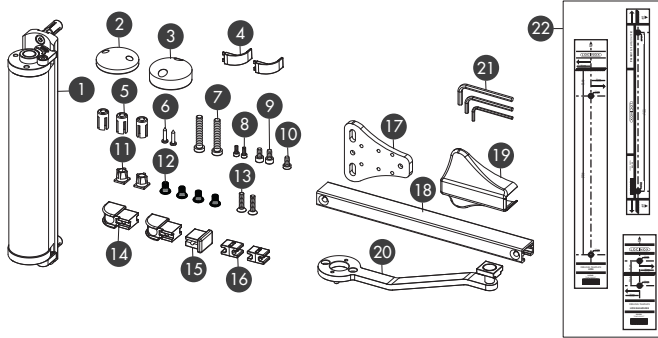

Let's make better fences together

LION

① Package content

| | | | |
|----|-----------------------|----|---------------------------|
| 1 | Lion | 12 | DIN 7991 M6 x 12 |
| 2 | Top cap | 13 | DIN 7991-116x25 |
| 3 | Bottom cap | 14 | Lion Rail cap |
| 4 | Lion Rail Cap Cover | 15 | Lion Railholder cap |
| 5 | Quick-Fix expander | 16 | Lion Railholder insert |
| 6 | DIN 7981-st. 3,9 x 19 | 17 | Lion Railholder |
| 7 | DIN 7984-118x45 | 18 | Lion Railholder cover |
| 8 | DIN 912-114x10 | 19 | Lion Rail |
| 9 | DIN 912-116x12 | 20 | Lion Arm |
| 10 | DIN 7984-116x12 | 21 | Allen keys Hex 3, 4, 5 mm |
| 11 | Quick-Fix Splitter | 22 | Drilling templates |

90°

② Mounting situation

③ Drilling template

180°

② Mounting situation

③ Drilling template

90°

④ Assembling Rail holder

180°

④ Assembling Rail holder

⑤ Left or right mounting

⑥ Gate closer installation

⑥ Gate closer installation

90°

⑦ Coupling

180°