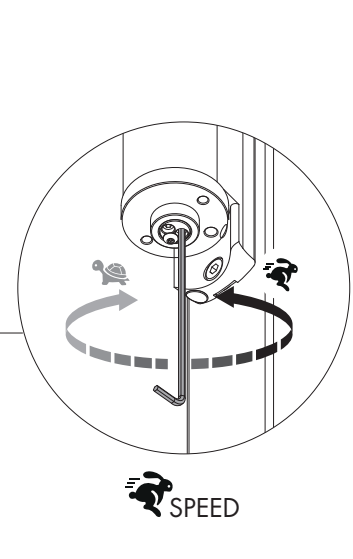

Let's make better fences together

LION

① Package content

| | | | |
|----|-----------------------|----|---------------------------|
| 1 | Lion | 12 | DIN 7991 M6 x 12 |
| 2 | Top cap | 13 | DIN 7991-116x25 |
| 3 | Bottom cap | 14 | Lion Rail cap |
| 4 | Lion Rail Cap Cover | 15 | Lion Railholder cap |
| 5 | Quick-Fix expander | 16 | Lion Railholder insert |
| 6 | DIN 7981-st. 3,9 x 19 | 17 | Lion Railholder |
| 7 | DIN 7984-118x45 | 18 | Lion Railholder cover |
| 8 | DIN 912-114x10 | 19 | Lion Rail |
| 9 | DIN 912-116x12 | 20 | Lion Arm |
| 10 | DIN 7984-116x12 | 21 | Allen keys Hex 3, 4, 5 mm |
| 11 | Quick-Fix Splitter | 22 | Drilling templates |

90°

② Mounting situation

③ Drilling template

180°

② Mounting situation

③ Drilling template

90°

④ Assembling Rail holder

180°

④ Assembling Rail holder

⑤ Left or right mounting

⑥ Gate closer installation

⑥ Gate closer installation

90°

⑦ Coupling

180°

⑦ Coupling

⑧ Pre-tension

Ⓐ

Ⓑ

⑨ Speed and final snap

⑩ Finishing installation

GatesPlus

1300 121 666