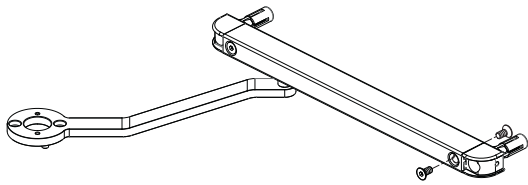

Let's make better fences together

LION

① Package content

| | | | |
|----|-----------------------|----|---------------------------|
| 1 | Lion | 12 | DIN 7991 M6 x 12 |
| 2 | Top cap | 13 | DIN 7991-116x25 |
| 3 | Bottom cap | 14 | Lion Rail cap |
| 4 | Lion Rail Cap Cover | 15 | Lion Railholder cap |
| 5 | Quick-Fix expander | 16 | Lion Railholder insert |
| 6 | DIN 7981-st. 3,9 x 19 | 17 | Lion Railholder |
| 7 | DIN 7984-118x45 | 18 | Lion Railholder cover |
| 8 | DIN 912-114x10 | 19 | Lion Rail |
| 9 | DIN 912-116x12 | 20 | Lion Arm |
| 10 | DIN 7984-116x12 | 21 | Allen keys Hex 3, 4, 5 mm |
| 11 | Quick-Fix Splitter | 22 | Drilling templates |

90°

② Mounting situation

③ Drilling template

180°

② Mounting situation

③ Drilling template

90°

④ Assembling Rail holder

180°

④ Assembling Rail holder

⑤ Left or right mounting

⑥ Gate closer installation

⑥ Gate closer installation

90°

⑦ Coupling

180°